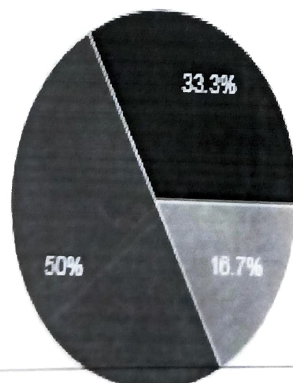

6 responses

- Strongly disagree
- Disagree
- Neutral
- Agree
- Strongly agree

Electronics City P.O., Bengaluru - 560 100

Tel.: 080-27836065 / 27834611, Fax: 080-27832299, Email: principal@sfscollege.in

www.sfscollege.in