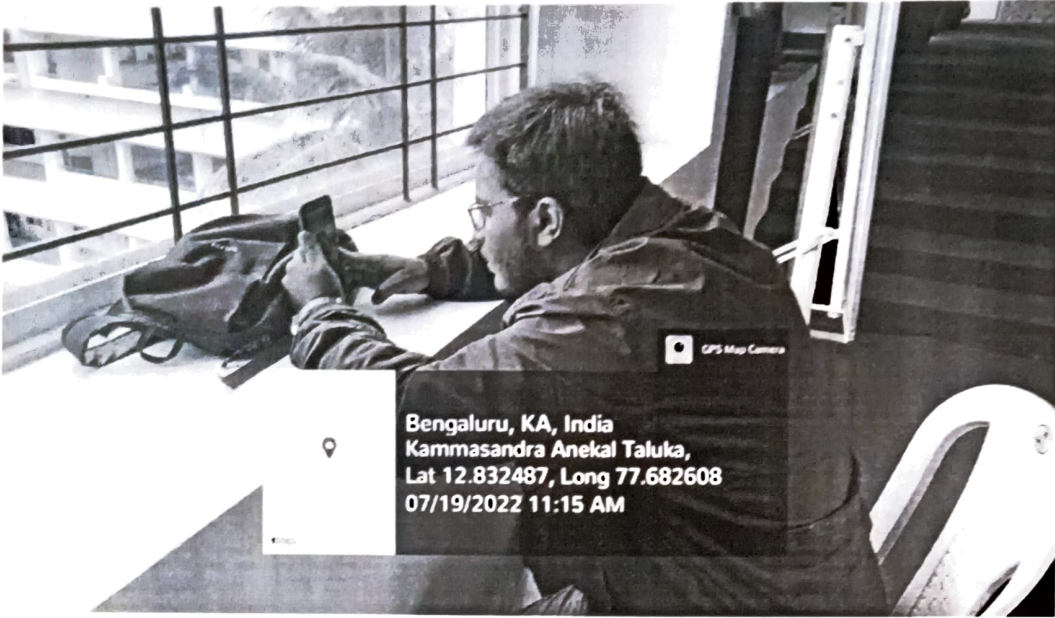

PLACEMENT OFFICER
St. Francis de Sales College
Bengaluru - 560100