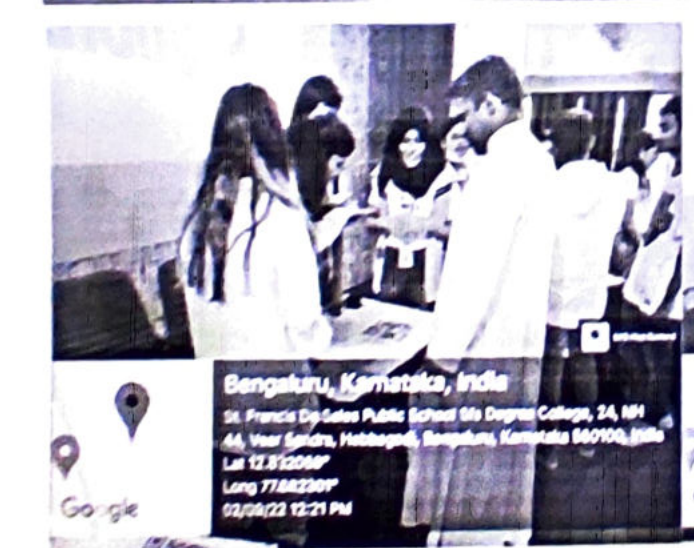

Bengaluru, Karnataka, India
St. Francis De Sales Public School 8th Degree College, 24, 44, 44, Veer Sandra, Halibagodi, Bengaluru, Karnataka 560100, India
Lat 12.832088°
Long 77.682309°
02/09/22 12:21 PM