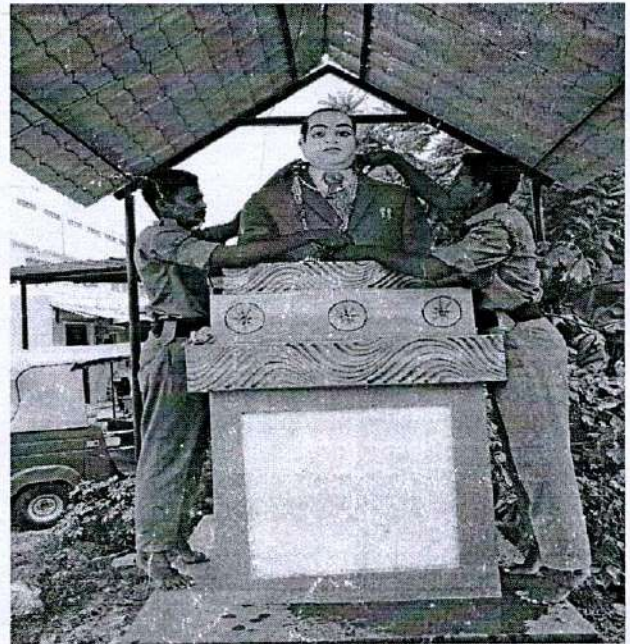

ST FRANCIS DE SALES COLLEGE

Permanently Affiliated to Bangalore University | Electronics City, Bengaluru - 100

Accredited with NAAC "A" Grade || Recognised under 2(f) & 12(b) of the UGC Act
A FRANSALIAN INSTITUTE OF HIGHER LEARNING

REPORT ON STATUE CLEANING

On 6th March 2020, under the guidance of our ANO Lt.SAMPATH KUMAR.R, 25 NCC cadets actively took part in statue cleaning activity.

The activity was conducted at chandapura helalege station, where the cadets cleaned the surroundings of the statue .this activity helped the cadets to know about the statue.

We would like to thank our officiating commanding officer, principal, vice principal and our ANO for providing us their opportunity

Lt. Sampath Kumar .R.
Associate NCC officer
St. Francis De Sales College
Hebbagodi, Electronics City Post
Bangalore - 560 100