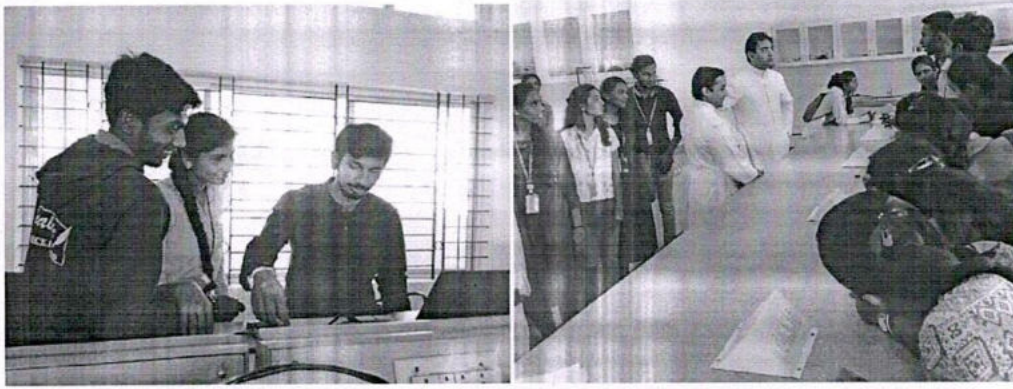

A glance of the project Exhibiton held on 11th September 2018. Students enthusiastically showing demo to Fr.Principal and Fr. Vice Principal.

Co-ordinator
Internal Quality Assurance Cell (IQAC)
St Francis de Sales College
Electronics City Post, Bangalore - 560 100

PRINCIPAL
St. Francis de Sales College
Electronics City Post, Bangalore - 560 100