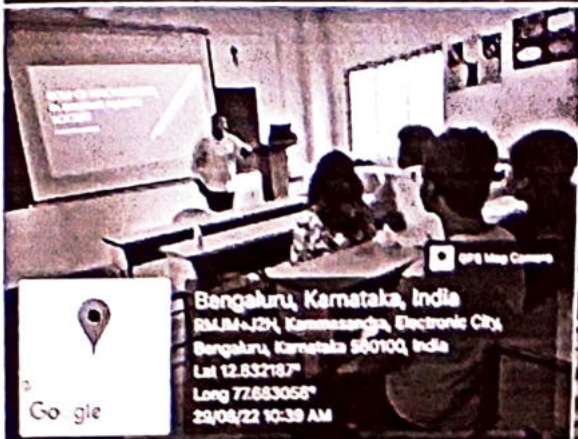

Supporting Documents:

Geo-tagged Photos:

Bengaluru, Karnataka, India
 RMJM+J2H, Kammasandra, Electronic City,
 Bengaluru, Karnataka 560100, India
 Lat 12.83218°
 Long 77.683063°
 29/08/22 10:38 AM

Bengaluru, Karnataka, India
 RMJM+J2H, Kammasandra, Electronic City,
 Bengaluru, Karnataka 560100, India
 Lat 12.832183°
 Long 77.683037°
 29/08/22 10:41 AM