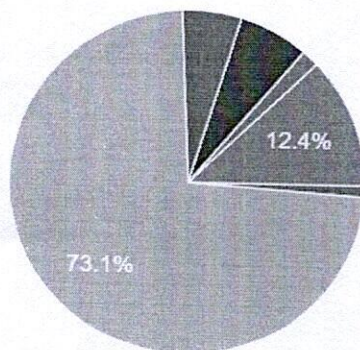

famous personalities, the books written or published by an famous personalities, and the national and international awards and so on.

More than 150 students attended this e quiz and this e quiz was enabled for a week and finally for the participants issued an e- certificate.

Outcomes:

Outcome of this activity if majority of the students attended. since this quiz is mainly focused on wide areas of both national and internationals issues. This quiz gave the knowledge for the students relating to these various topics which have been mentioned above. This created an awareness in the minds of the students relating tyo how the questions been asked in the various competitive exams. And this helped them to focus on these areas when they are taking an competitive exams in the future.

Screenshot:

Course

186 responses

- MBA
- M.com
- B.com
- BBA
- BCA
- BA
- OTHERS

Handwritten: P.W. 7/12/22

Handwritten: S. S. 7/12/22
COORDINATOR
Competitive Exam and Career Guidance Cell
St. Francis de Sales College
Bengaiuru - 560100

Handwritten: Rayle
PRINCIPAL
St. Francis de Sales College
Electronics City Post, Bangalore - 560 100