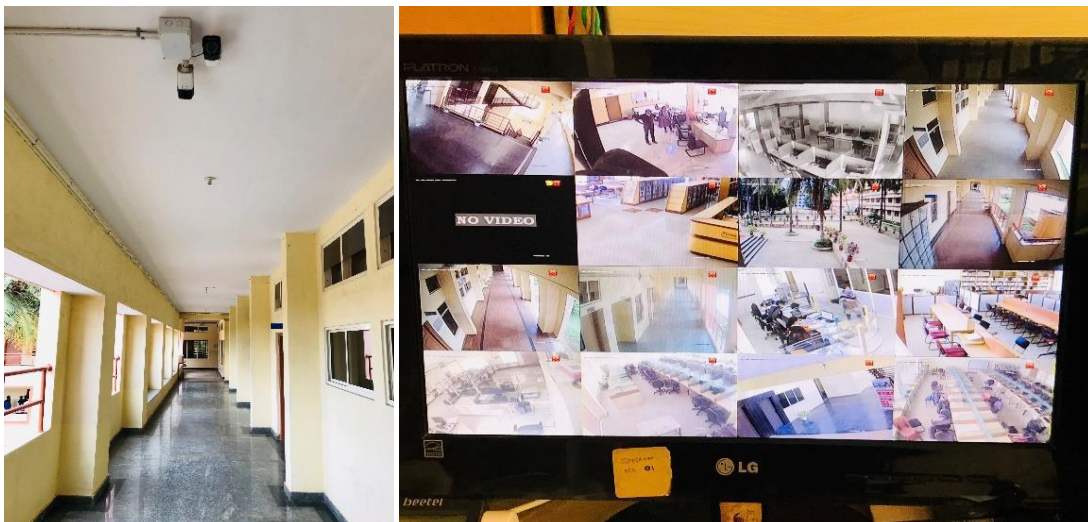

7.1.1 Gender equity

- a. **Safety and Security:** The institution is under 24 hours CCTV surveillance. CCTV cameras are installed all over in the campus, and the central monitoring system is primarily installed in principal's office for surveillance and 4 other locations. 24 X 7 security guards monitor the security in the campus. To ensure safety of the student's college also encourages college buses.

S.no	Title	Link
1.	CCTV1	View Document
2.	CCTV2	View Document
3.	CCTV3	View Document
4.	Monitoring 1	View Document
5.	Monitoring 2	View Document
6.	Monitoring 3	View Document

- b. **Counselling:** The Women's Cell of the institution, ably guided by a senior counsellor plays a crucial role in dealing with women-related issues.

S.no	Title	Link
1.	Common room 1	View Document
2.	Common room and sick room for boys	View Document

- d. **Day care centre:** SFS College always supports mothers, and to strike a work life balance for women faculty members for which day care facility has been provided in the campus.

S.no	Title	Link
1.	Day care 1	View Document
2.	Day care 2	View Document
3.	Day care 3	View Document
4.	Day care 4	View Document
5.	Day care 5	View Document

- e. **Washrooms and sanitary pads vending machine:** Separate rest rooms are available for boys and girls. The women's cell steers plan of action to foster health and hygiene. The institution has installed sanitary pad vending machine in the ladies' washroom with a view to endorse healthy sanitation.