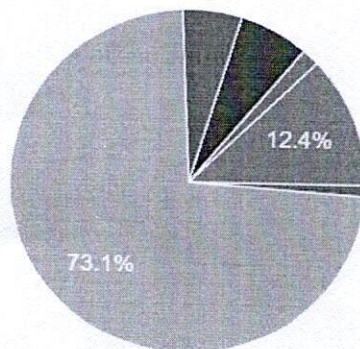

famous personalities, the books written or published by an famous personalities, and the national and international awards and so on.

More than 150 students attended this e quiz and this e quiz was enabled for a week and finally for the participants issued an e- certificate.

Outcomes:

Outcome of this activity if majority of the students attended. since this quiz is mainly focused on wide areas of both national and internationals issues. This quiz gave the knowledge for the students relating to these various topics which have been mentioned above. This created an awareness in the minds of the students relating tyo how the questions been asked in the various competitive exams. And this helped them to focus on these areas when they are taking an competitive exams in the future.

Screenshot:

Course

186 responses

- MBA
- M.com
- B.com
- BBA
- BCA
- BA
- OTHERS

Handwritten: 7/12/22

Handwritten: 7/12/22
COORDINATOR
Competitive Exam and Career Guidance Cell
St. Francis de Sales College
Bengaturu - 560100

Handwritten Signature: Rayfle
PRINCIPAL
St. Francis de Sales College
Electronics City Post, Bangalore - 560 100