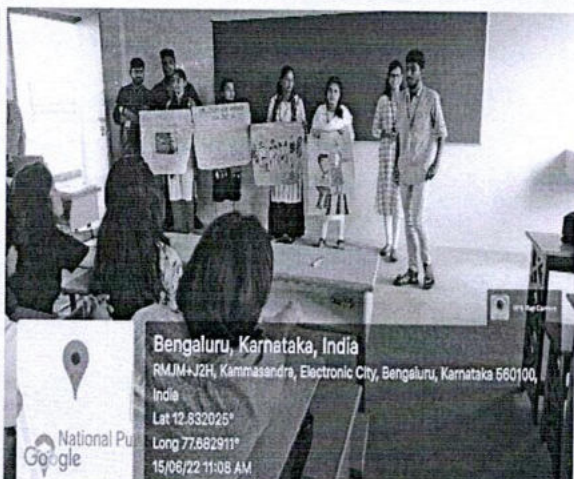

Bengaluru, Karnataka, India
RMJM+J2H, Kammasandra, Electronic City, Bengaluru, Karnataka 560100,
India
Lat 12.831922°
Long 77.682875°
15/06/22 09:59 AM

Bengaluru, Karnataka, India
RMJM+J2H, Kammasandra, Electronic City, Bengaluru, Karnataka 560100,
India
Lat 12.832138°
Long 77.682929°
15/06/22 11:09 AM

Bengaluru, Karnataka, India
RMJM+J2H, Kammasandra, Electronic City, Bengaluru, Karnataka 560100,
India
Lat 12.832025°
Long 77.682911°
15/06/22 11:08 AM