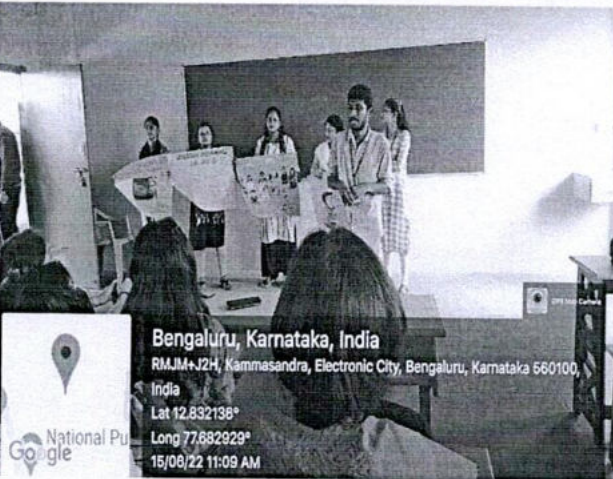

Bengaluru, Karnataka, India
St. Francis De Sales Public School Sfs Degree College, 24, NH 44, Veer
Sandra, Hebbagodi, Bengaluru, Karnataka 560100, India
Lat 12.832169°
Long 77.682382°
15/06/22 11:30 AM

Bengaluru, Karnataka, India
RMJM+J2H, Kammasandra, Electronic City, Bengaluru, Karnataka 560100,
India
Lat 12.832025°
Long 77.682911°
15/06/22 11:08 AM

Bengaluru, Karnataka, India
RMJM+J2H, Kammasandra, Electronic City, Bengaluru, Karnataka 560100,
India
Lat 12.832138°
Long 77.682929°
15/06/22 11:09 AM